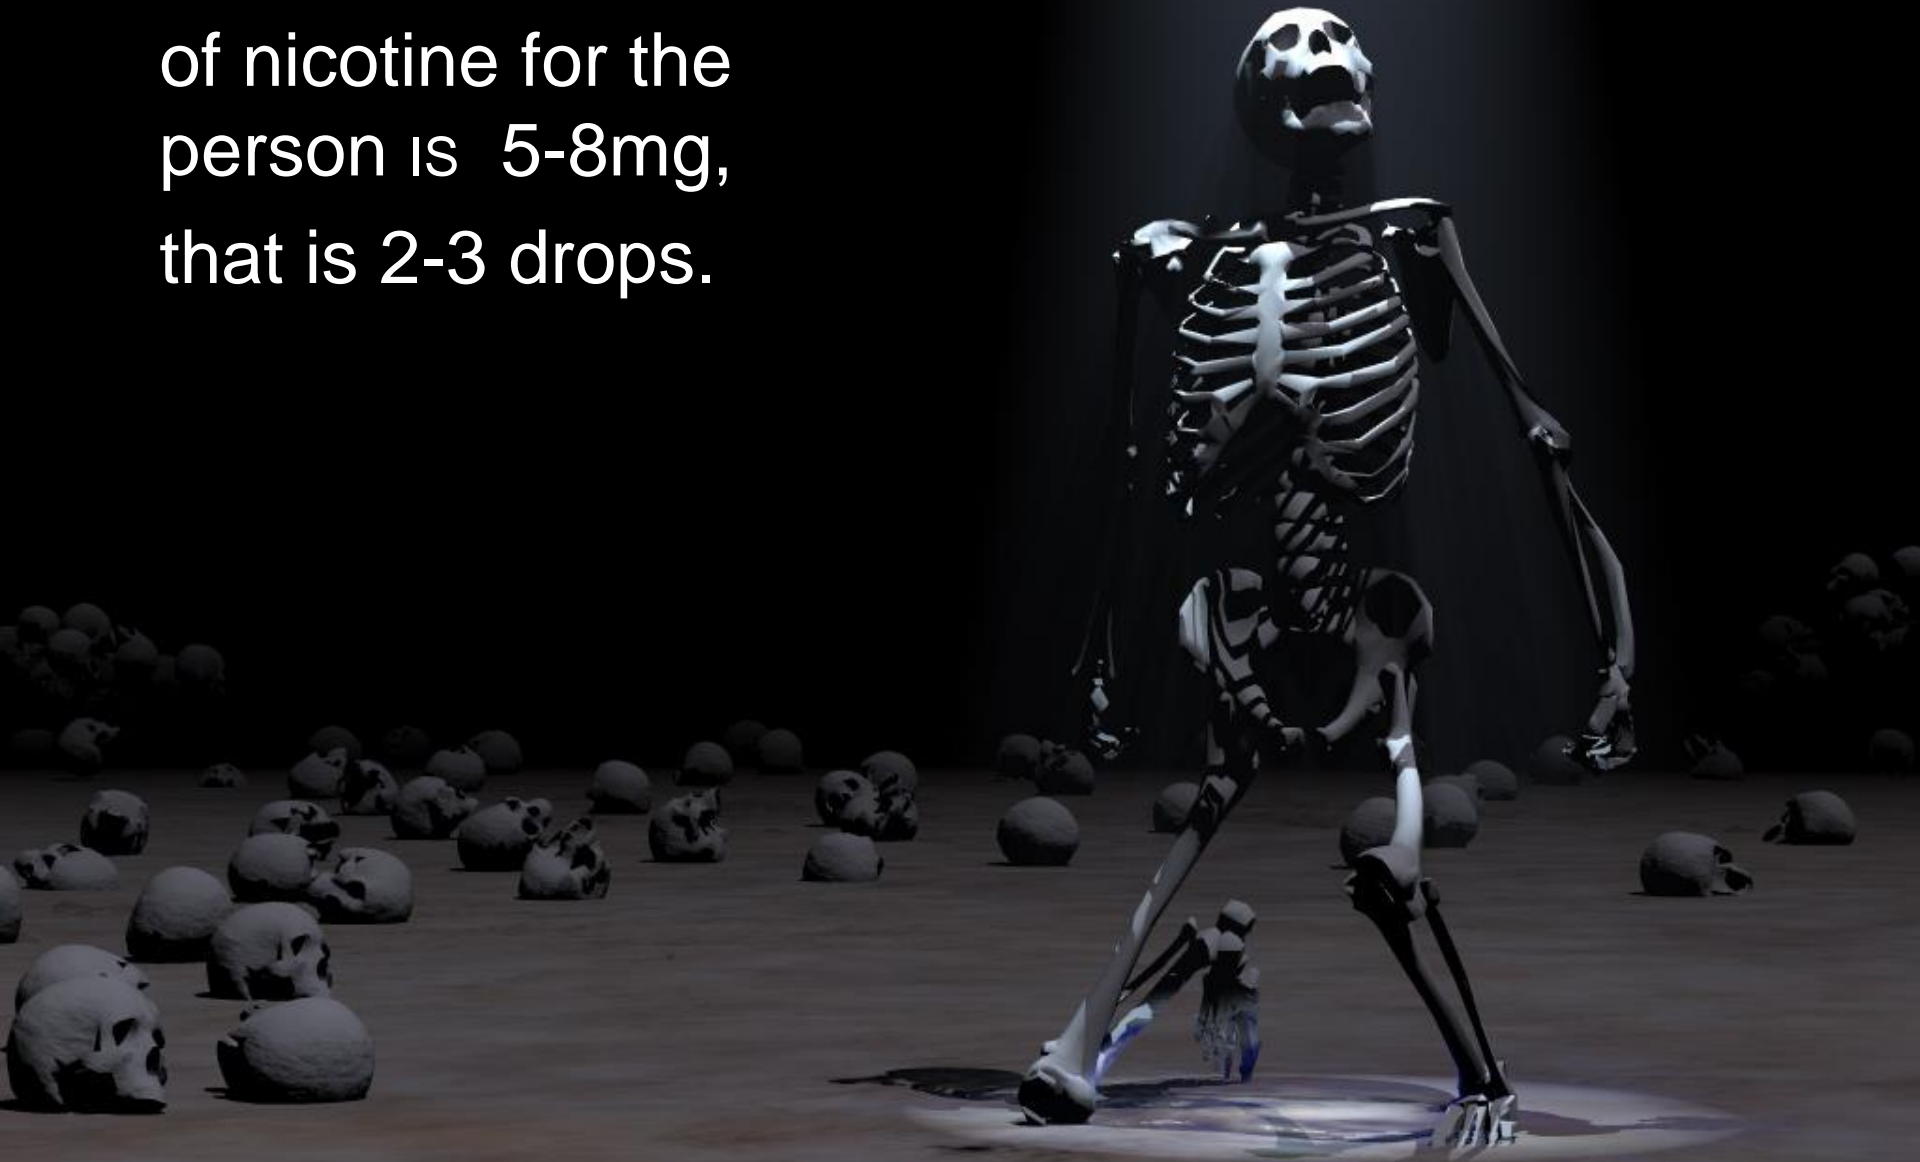

Fatal doze
of nicotine for the
person is 5-8mg,
that is 2-3 drops.